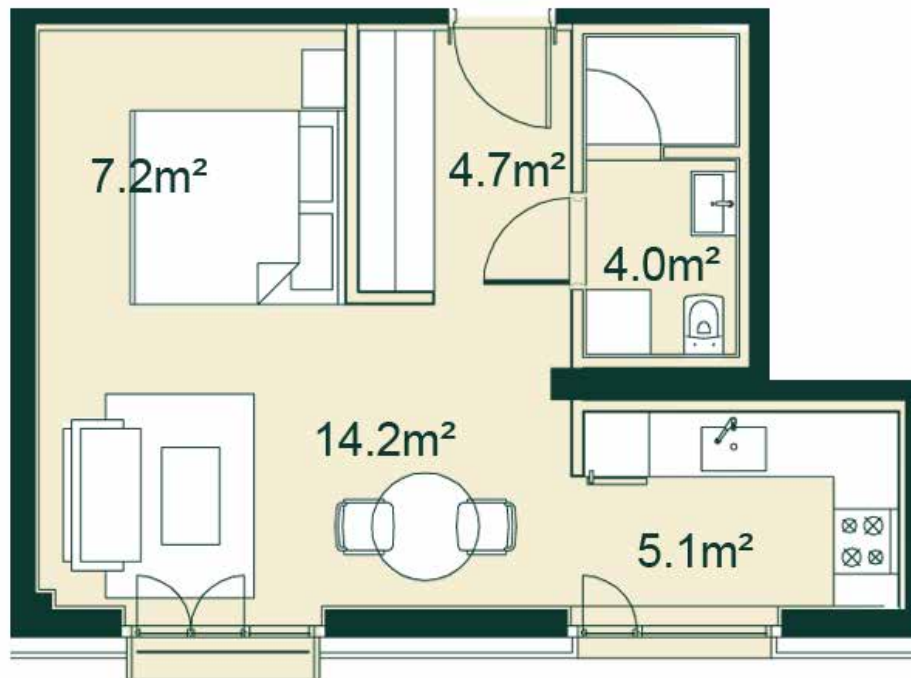

APARTMENT No 43B

2nd floor

Total area 35.3 m²
Rooms 1

0 1 2 3 4 5m